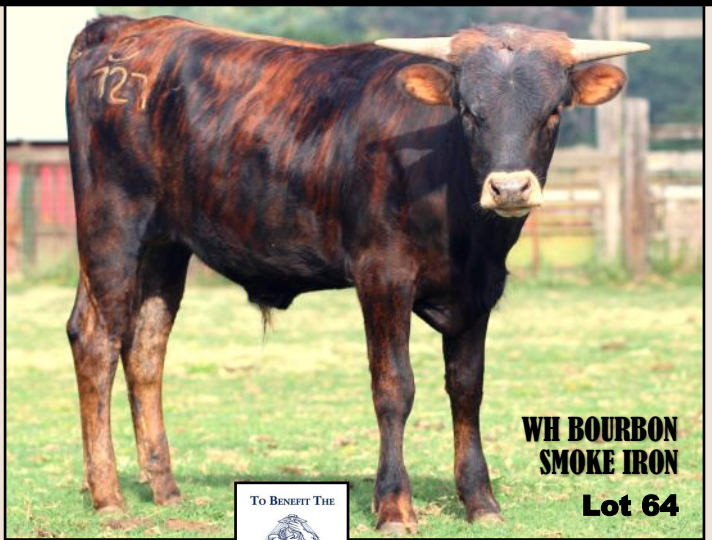

PROUD SUPPORTER OF THE **SEMPER FI FUND**