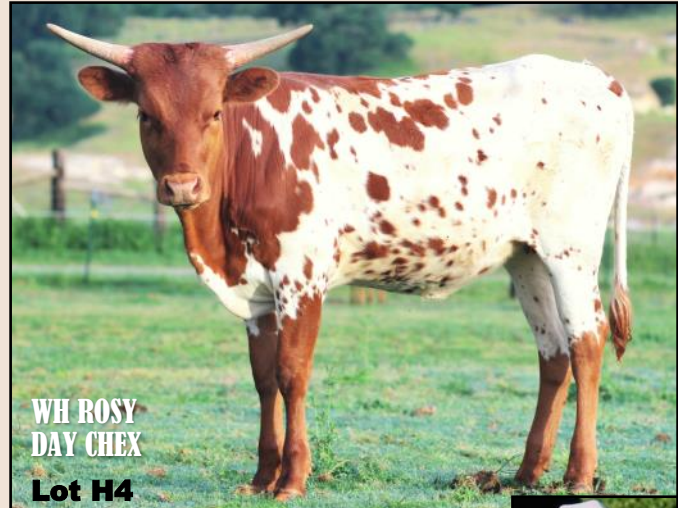

WESTHAVEN RANCH

of Ione, California

WH ROSY DAY CHEX
Lot H4