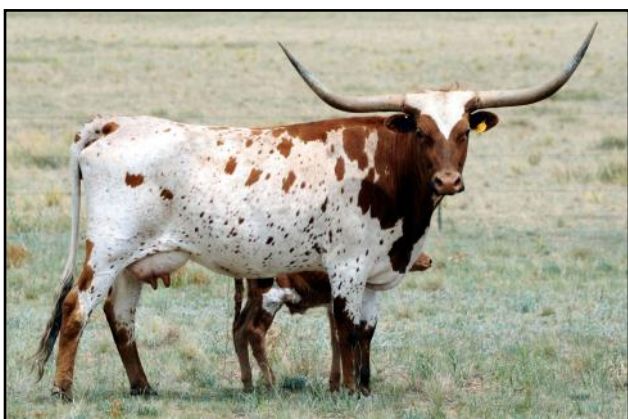

Buyer:

Price:

78 Escort CFC

Charles Fike • Matheson, Colorado

Cow/calf PH #23/4 ITLA #272504 DOB 3/6/14

Breeding Information: Exposed to Debonair CFC 7/1/18 to sale date

Comments: OCV. Sells with 6/18/18 bull calf at side by Iron Age. Daughter of our WS Jamakizm bull with Tempter and Gunman breeding, Escort is turning into a beautiful cow, exposed to Debonair (brindle Drag Iron/Concealed Weapon bull).