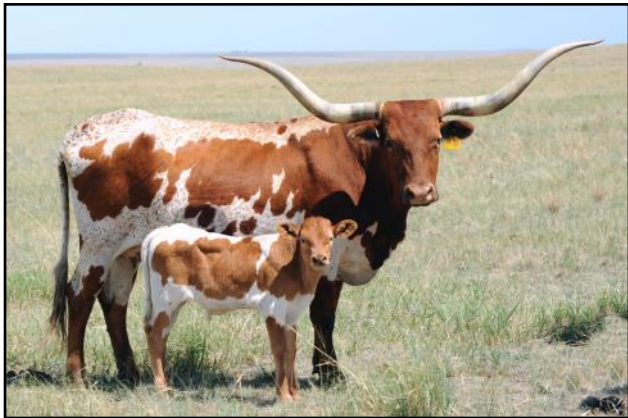

Buyer:

Price:

13 HCC Sugarland

Stan Searle & Gary Lake • Monument/Ellicott, Colorado
Cow/calf PH #18/10 ITLA #256589 DOB 3/25/10