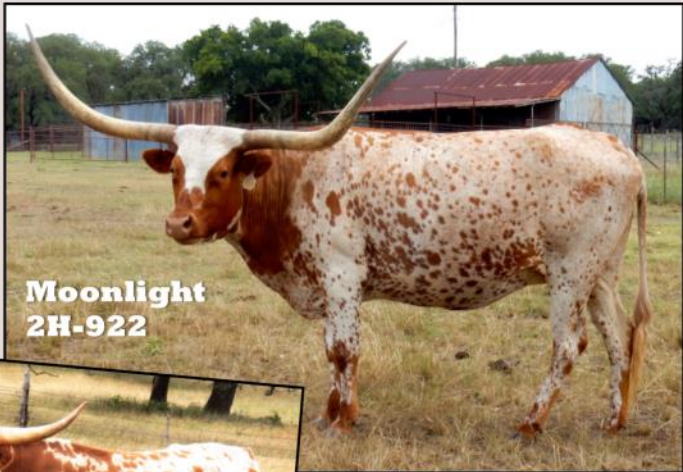

WORLD-CLASS LONGHORN GENETICS

... available now!

We're pleased to once again be a part of this terrific national Longhorn event, and we're bringing the good stuff including **MOONLIGHT 2H-922** (*Cowboy Chex x Rutledge's Tempest*), **MK BEV'S RESPECT** (*by Crisp Respect*) and her dam **RR UNSTOPABULL SUNSHINE** (*ASOCL Unstopabull Emperor x Smilin' In the Sunshine*).

MK Cattle Co. is a proud supporter of the *Semper Fi Fund*

Grab hold of one now if you can ... there's more where these came from!

MK CATTLE CO.

339 Knipp Forest
Houston, TX 77024

(713) 819-9900

mckearney@live.com

CALL FOR MORE INFORMATION

Big Sky Livestock

Ben & Lindsey Monk

Big Sky Silver Saddles
(Saddlehorn x Romance Novel) DOB: 7/21/16
SIRE TO LOTS
H-11 & 29

Dam: Romance Novel

BUSBY, MONTANA - 406-757-2511