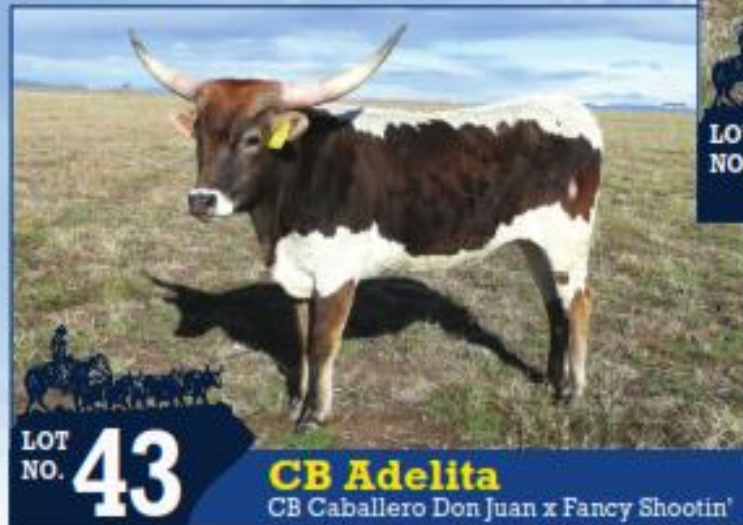

Mi Tierra Vaca 793

Shadow Rula

Mi Tierra G27

Breeding Information: Exposed to MTR Durango and MTR Spotted Eagle (will update status at sale). **Comments:** OCV. A 30-month-old red and white heifer with an outstanding genetic package (WBAR Itsmisterchex2u, Wiregrass Guns a Smokin, Shadow Rula, Dixie Creole, Jet Jockey and Texas Ranger JP).

Cloverbloom Ranch

Three fancy and colorful 2-yr-old heifers, all out of **CB Caballero Don Juan**, a winner in the LWC horn measurement.

All are confirmed bred to **CB Top Shooter**, a **Top Caliber** Grandson out of **Fancy Shootin'**.