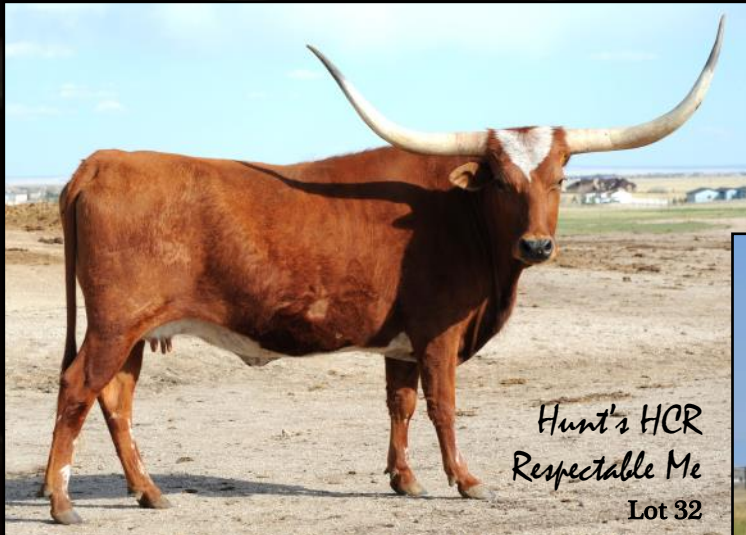

*Sweet Hussey
Lot 12*

RED INK RANCH *of Peyton, Colorado*

Proud sponsors of the ROCKY MOUNTAIN SELECT SALE and the SEMPER FI FUND

*Hunt's HCR
Respectable Me
Lot 32*

We invite you to check out (and inquire about) our offerings for this year's Select Sale, whose pedigrees feature the great **OVERWHELMEER, HUNT'S COMMAND RESPECT, SADDLEHORN, SHADOWIZM, SENATOR, WINCHESTER, THE SHADOW** and other industry legends.