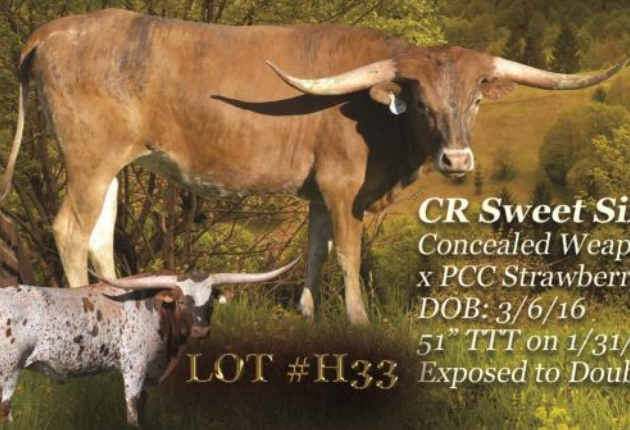

CR Sweet Sixteen

Concealed Weapon
x PCC Strawberry Swirl
DOB: 3/6/16
51" TTT on 1/31/18
Exposed to Double Tuff Chex

LOT #H33