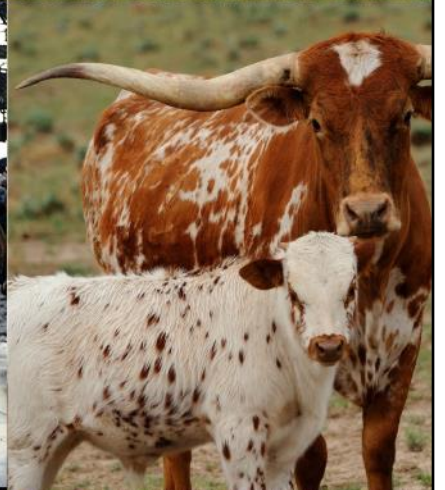

SILVERADO RANCH

*Texas Longhorn Cattle
Longhorn Lean Beef*

719-481-3735

www.searleranch.com