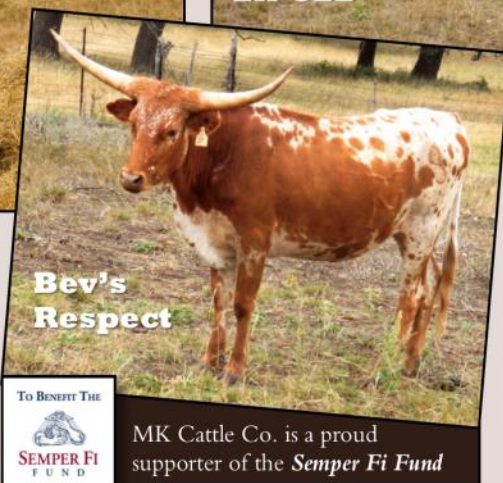

Breeding Information: Exposed to CB Top Shooter from 12/5/17 to 5/4/18

Comments: OCV. Beautiful brindle heifer bred to CB Top Shooter (Over The Top x Fancy Shootin'). In addition to the Cowboy Casanova-Cowboy Chex blood she's got Top Caliber, longest-horned bull in the breed in his time, on the dam's side.

WORLD-CLASS LONGHORN GENETICS

... available now!

**RR Unstopabull
Sunshine**

**Moonlight
2H-922**

**Bev's
Respect**

We're pleased to once again be a part of this terrific national Longhorn event, and we're bringing the good stuff including **MOONLIGHT 2H-922** (*Cowboy Chex x Rutledge's Tempest*), **MK BEV'S RESPECT** (*by Crisp Respect*) and her dam **RR UNSTOPABULL SUNSHINE** (*ASOCL Unstopabull Emperor x Smilin' In the Sunshine*).