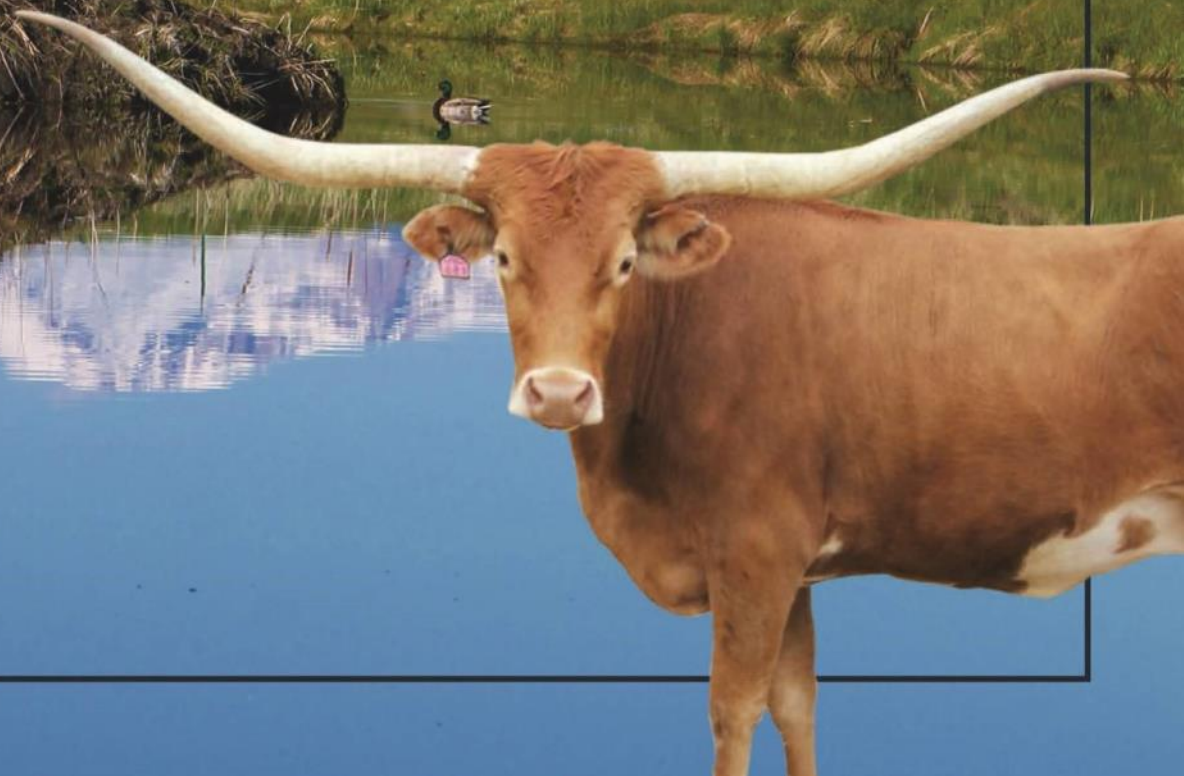

2018 Rocky Mountain *Select* Texas Longhorn Sale

August 10-11, 2018
Latigo Trails Equestrian Center
Colorado Springs, Colorado

Scott & Tytan Pace: (801) 360-2500
www.PaceTexasLonghorns.com

Lot #76
M Arrow Six
M ARROW DAMITT
X ALLEN'S DOHERTY 6/10 CF11