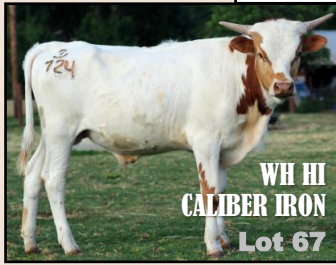

WH HI CALIBER IRON
Lot 67