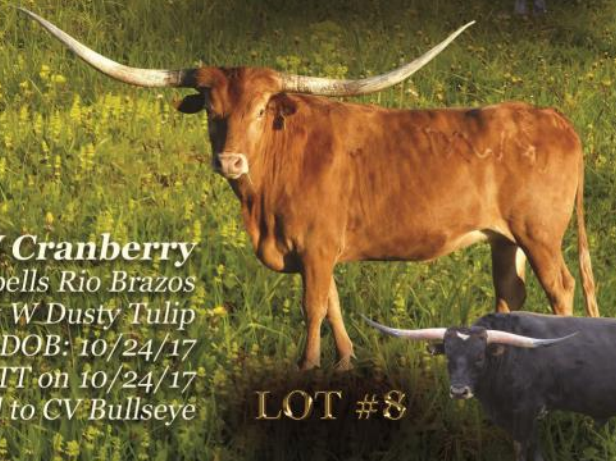

TX W Cranberry

Hubbells Rio Brazos
x Tx W Dusty Tulip
DOB: 10/24/17
81.5" TTT on 10/24/17
Exposed to CV Bullseye

LOT #8