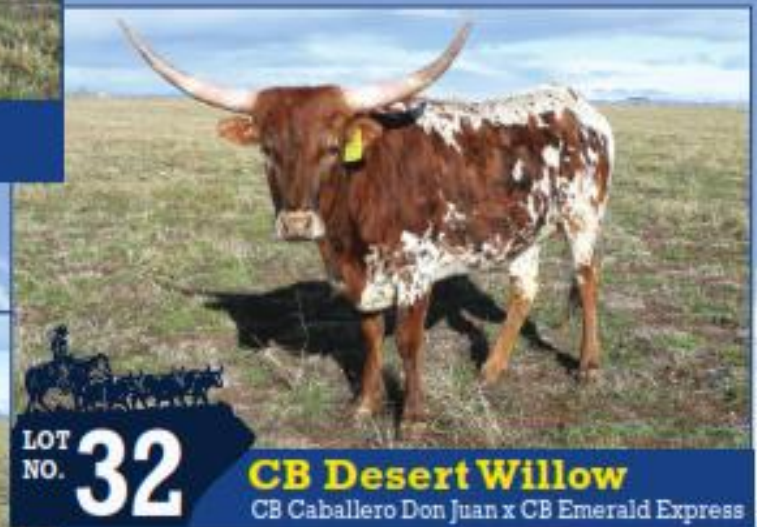

Cloverbloom Ranch

Three fancy and colorful 2-yr-old heifers, all out of **CB Caballero Don Juan**, a winner in the LWC horn measurement.

All are confirmed bred to **CB Top Shooter**, a **Top Caliber** Grandson out of **Fancy Shootin'**.