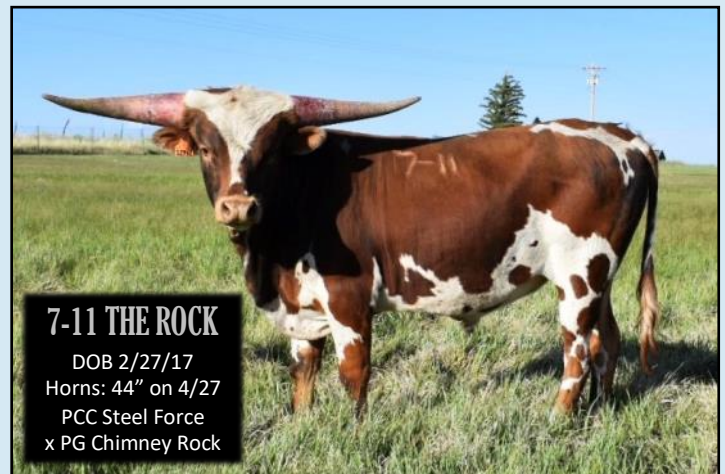

Stan Searle - 719/481-3735 (cell) 719/649-9590 Gary Lake, Sale Manager - 719/314-8294

Join Us at the **TOP**

IT'S THAT TIME AGAIN ... time for one of our very favorite occasions of the year. 7-11 RANCH consignments (Lots H-17, H-18 and H-34 in the Friday night Heifer Sale, and Lots 42 and 59 in the 2018 Select Sale on Saturday) feature the get and service of **OVER THE TOP** along with **M2 COMANCHE**, our 2015 son of M2 Rifleman (owned in partnership with Tom and JR Mattott, Rocky Mountain Longhorns) and **7-11 THE ROCK**, our young son of PCC Steel Force and PG Chimney Rock.