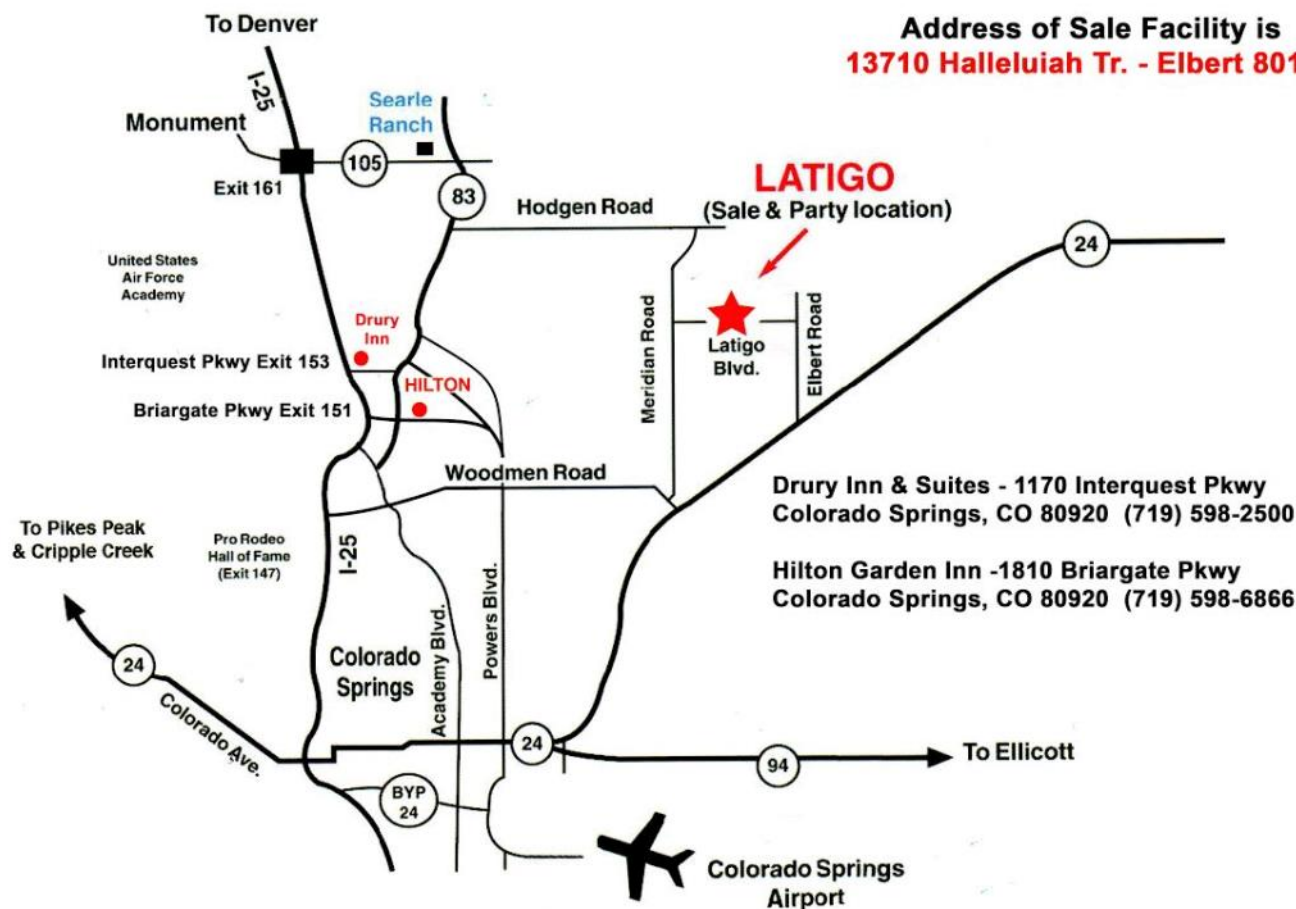

Rocky Mountain Select Texas Longhorn Sale

18911 Cherry Springs Ranch Dr. - Monument, CO 80132

Stan Searle - 719/481-3735 (cell) 719/649-9590 Gary Lake, Sale Manager - 719/314-8294